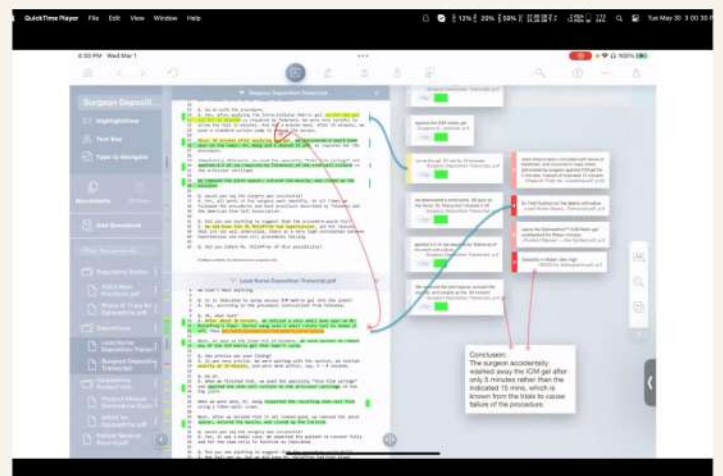

WE GO BEYOND PAPER

PhD in user interface with 3 patents and 2 peer-reviewed papers. Enables unique document and note manipulation methods like Pinch Search, Pinch Collapse, and Pinch Highlights. Features include Select, Drag excerpts, Draw and Drag excerpts, Ink Links, Multi Document View, and Multi-Monitor Support.

UNIFIED DESKTOP

Supports user-defined folders for thousands of documents, multiple workspaces, multi-monitor support, real-time sync, and collaboration for writing anywhere.

PAPER DOESN'T CONNECT CONTENT AND IDEAS

Transforms your computer into a Second Brain by replicating and documenting brain functions, creating connections between materials using features like Ink links, Excerpts, and Mind maps.

Traditional workflows involve using multiple fragmented and often generic tools.