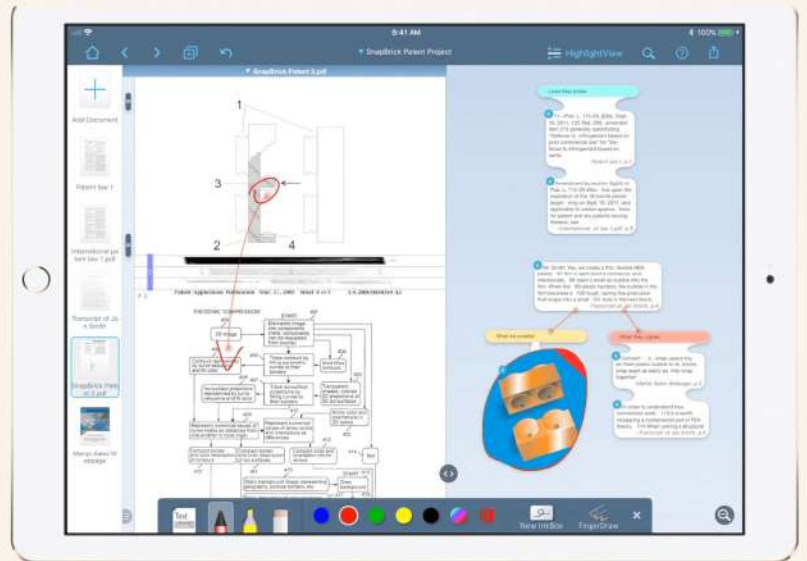

WE GO BEYOND PAPER

PhD in user interface with 3 patents and 2 peer-reviewed papers. Enables unique document and note manipulation methods like Pinch Search, Pinch Collapse, and Pinch Highlights. Features include Select, Drag excerpts, Draw and Drag excerpts, Ink Links, Multi Document View, and Multi-Monitor Support.

UNIFIED DESKTOP

Supports user-defined folders for thousands of documents, multiple workspaces, multi-monitor support, real-time sync, and collaboration for writing anywhere.

PAPER DOESN'T CONNECT CONTENT AND IDEAS

Transforms your computer into a Second Brain by replicating and documenting brain functions, creating connections between materials using features like Ink links, Excerpts, and Mind maps.

Traditional workflows involve using multiple fragmented and often generic tools.