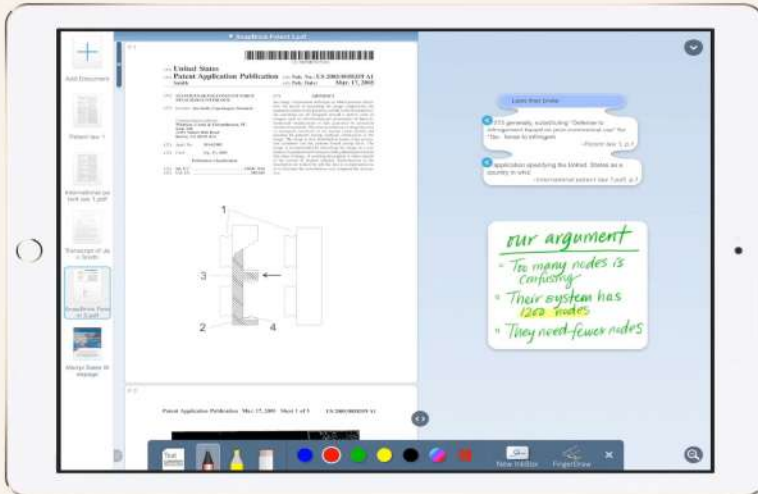

WE GO BEYOND PAPER

PhD in user interface with 3 patents and 2 peer-reviewed papers. Enables unique document and note manipulation methods like Pinch Search, Pinch Collapse, and Pinch Highlights. Features include Select, Drag excerpts, Draw and Drag excerpts, Ink Links, Multi Document View, and Multi-Monitor Support.

Transforms your computer into a Second Brain by replicating and documenting brain functions, creating connections between materials using features like Ink links, Excerpts, and Mind maps.

Traditional workflows involve using multiple fragmented and often generic tools.